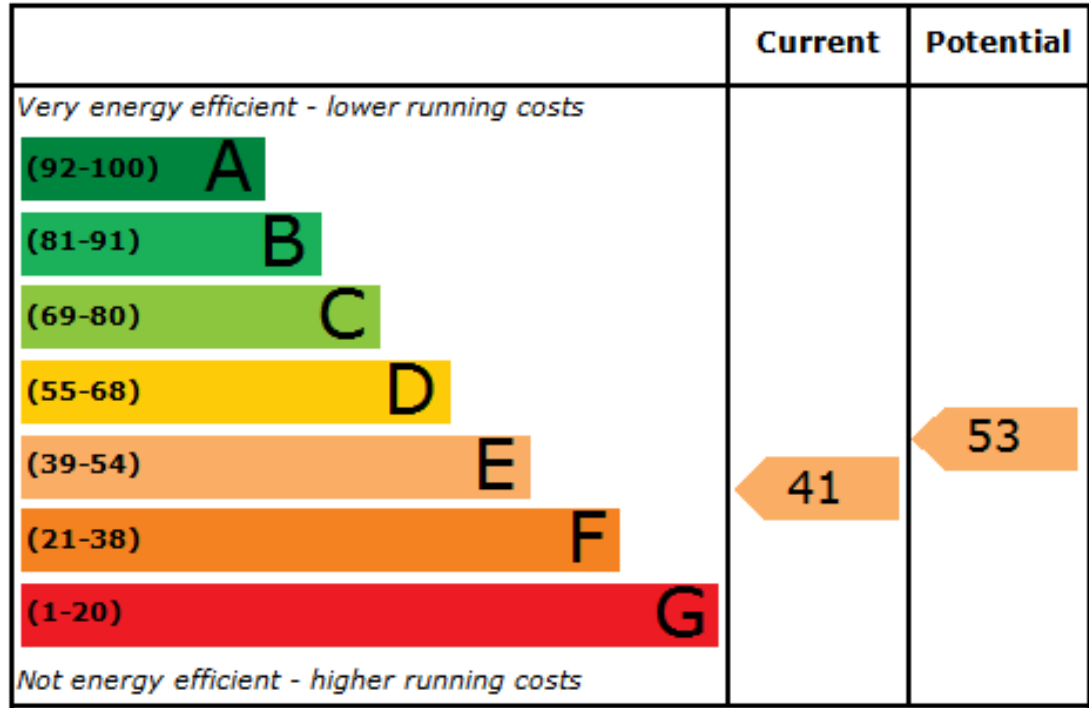

Energy Efficiency Rating

England & Wales EU Directive 2002/91/EC 

Environmental (CO₂) Impact Rating

England & Wales EU Directive 2002/91/EC 