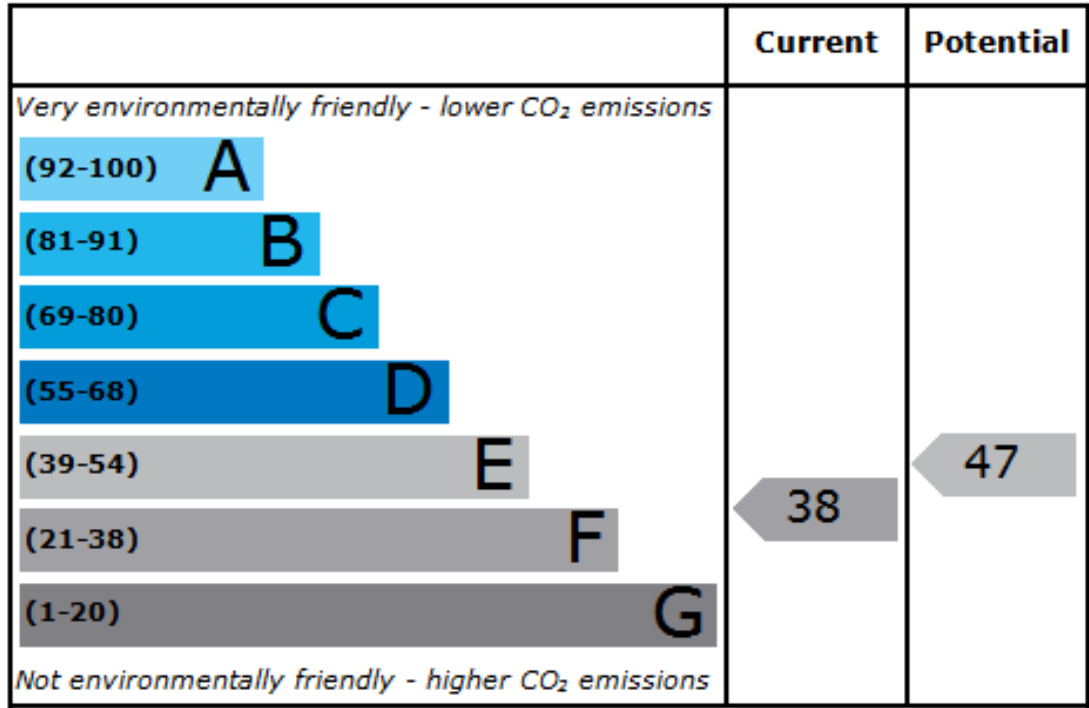

Energy Efficiency Rating

England & Wales EU Directive 2002/91/EC 

Environmental (CO₂) Impact Rating

England & Wales EU Directive 2002/91/EC 